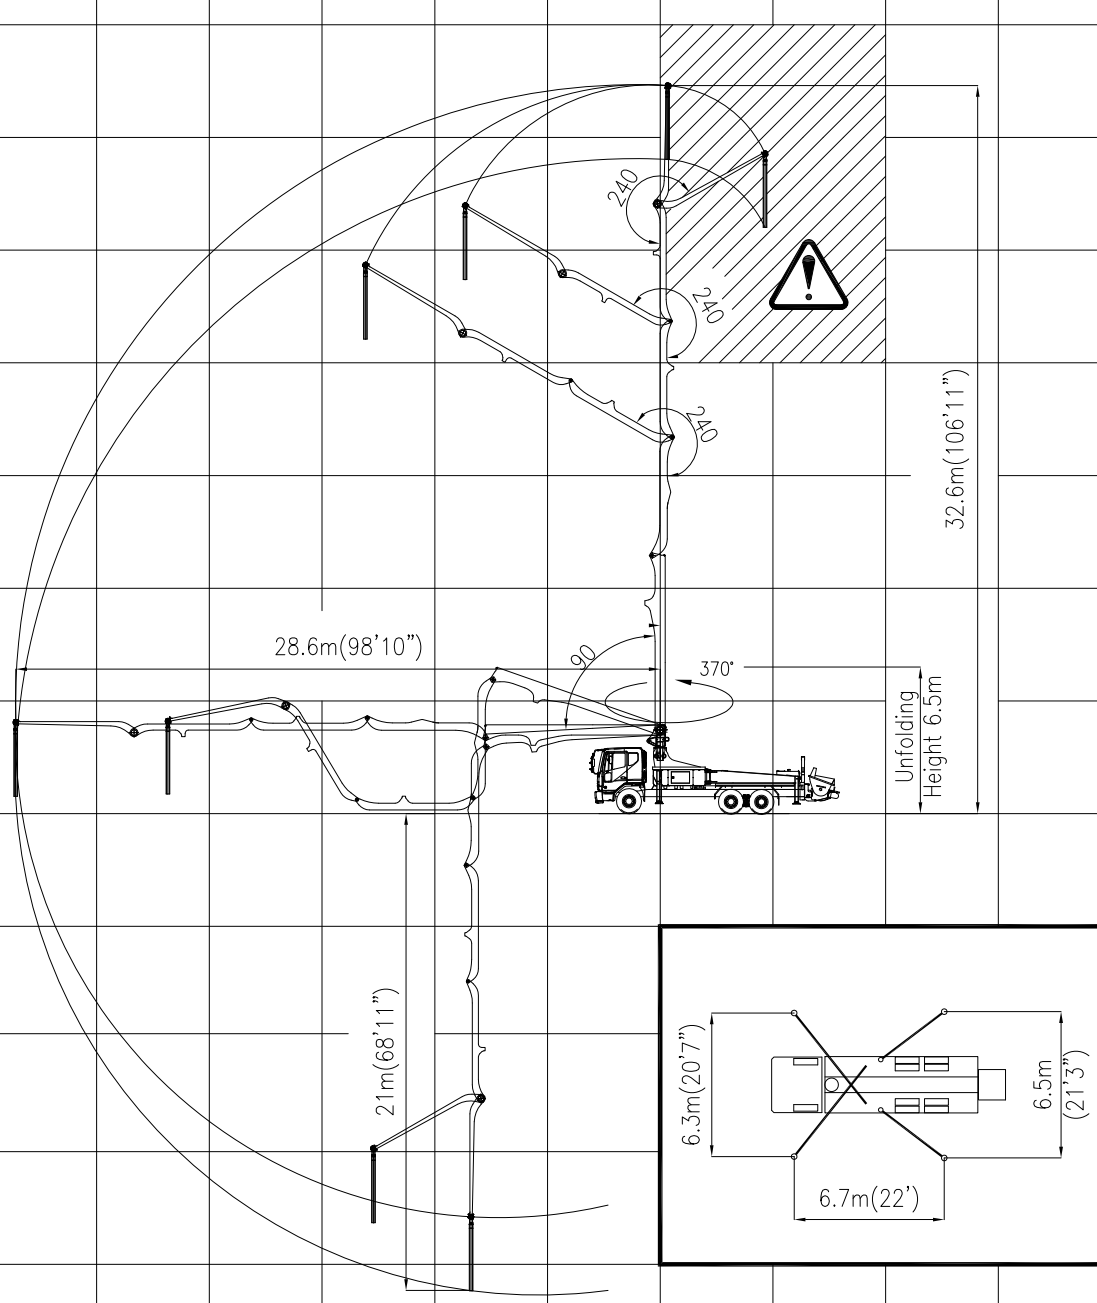

# ECP33CX-5

Don't use end hose in caution area

UNIT:m(ft.in)