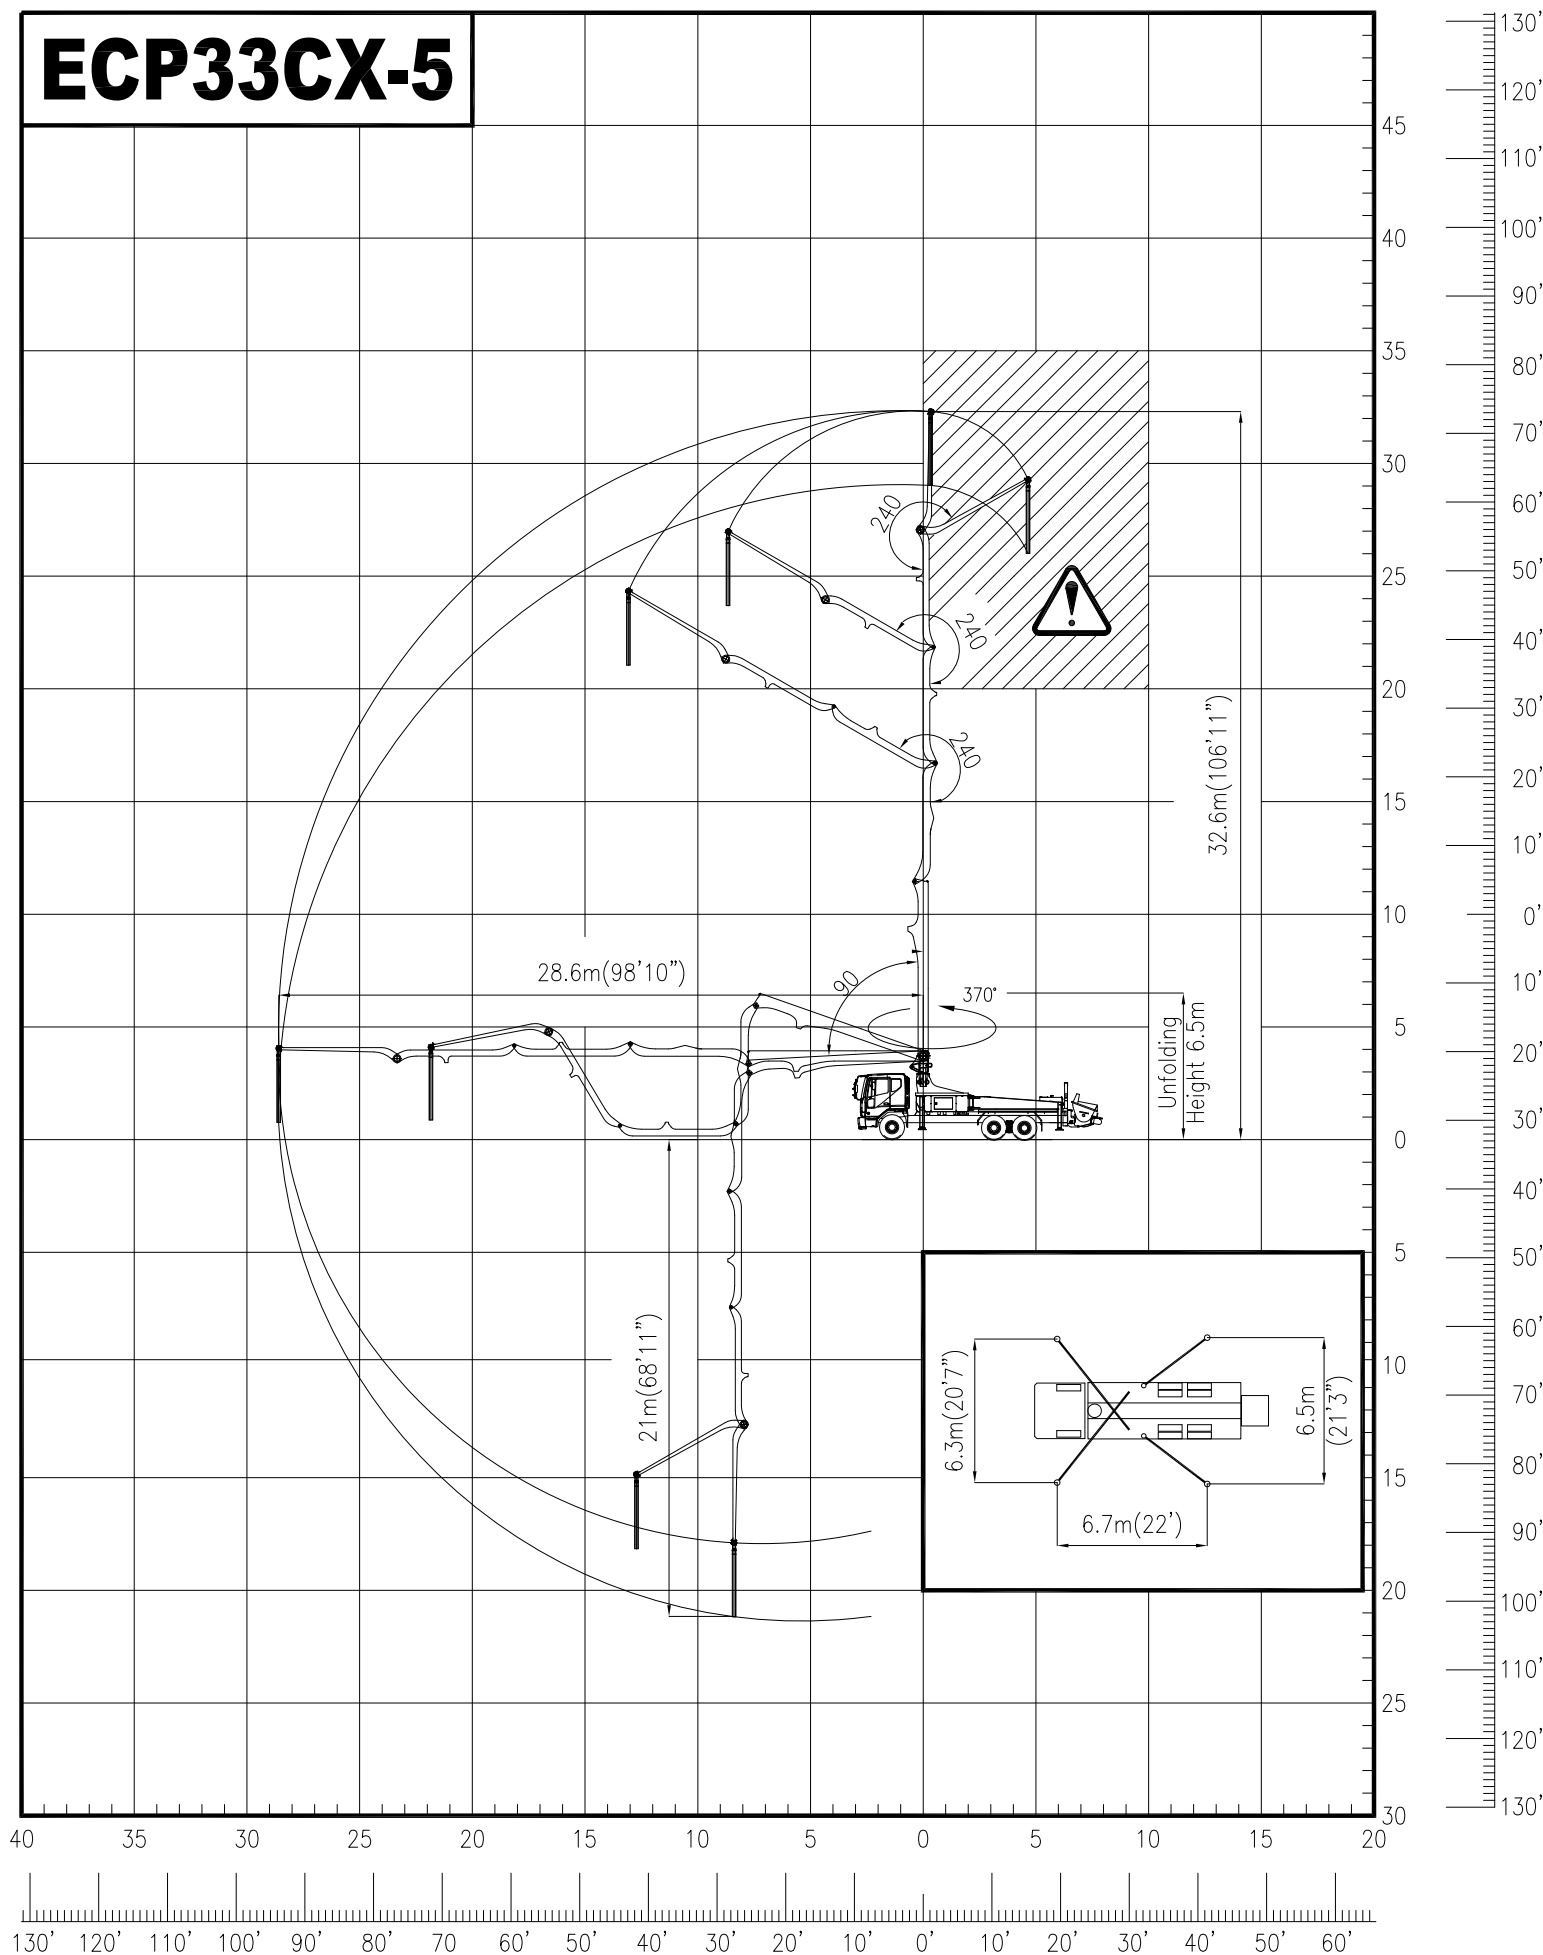

# ECP33CX-5

Don't use end hose in caution area

UNIT:m(ft.in)