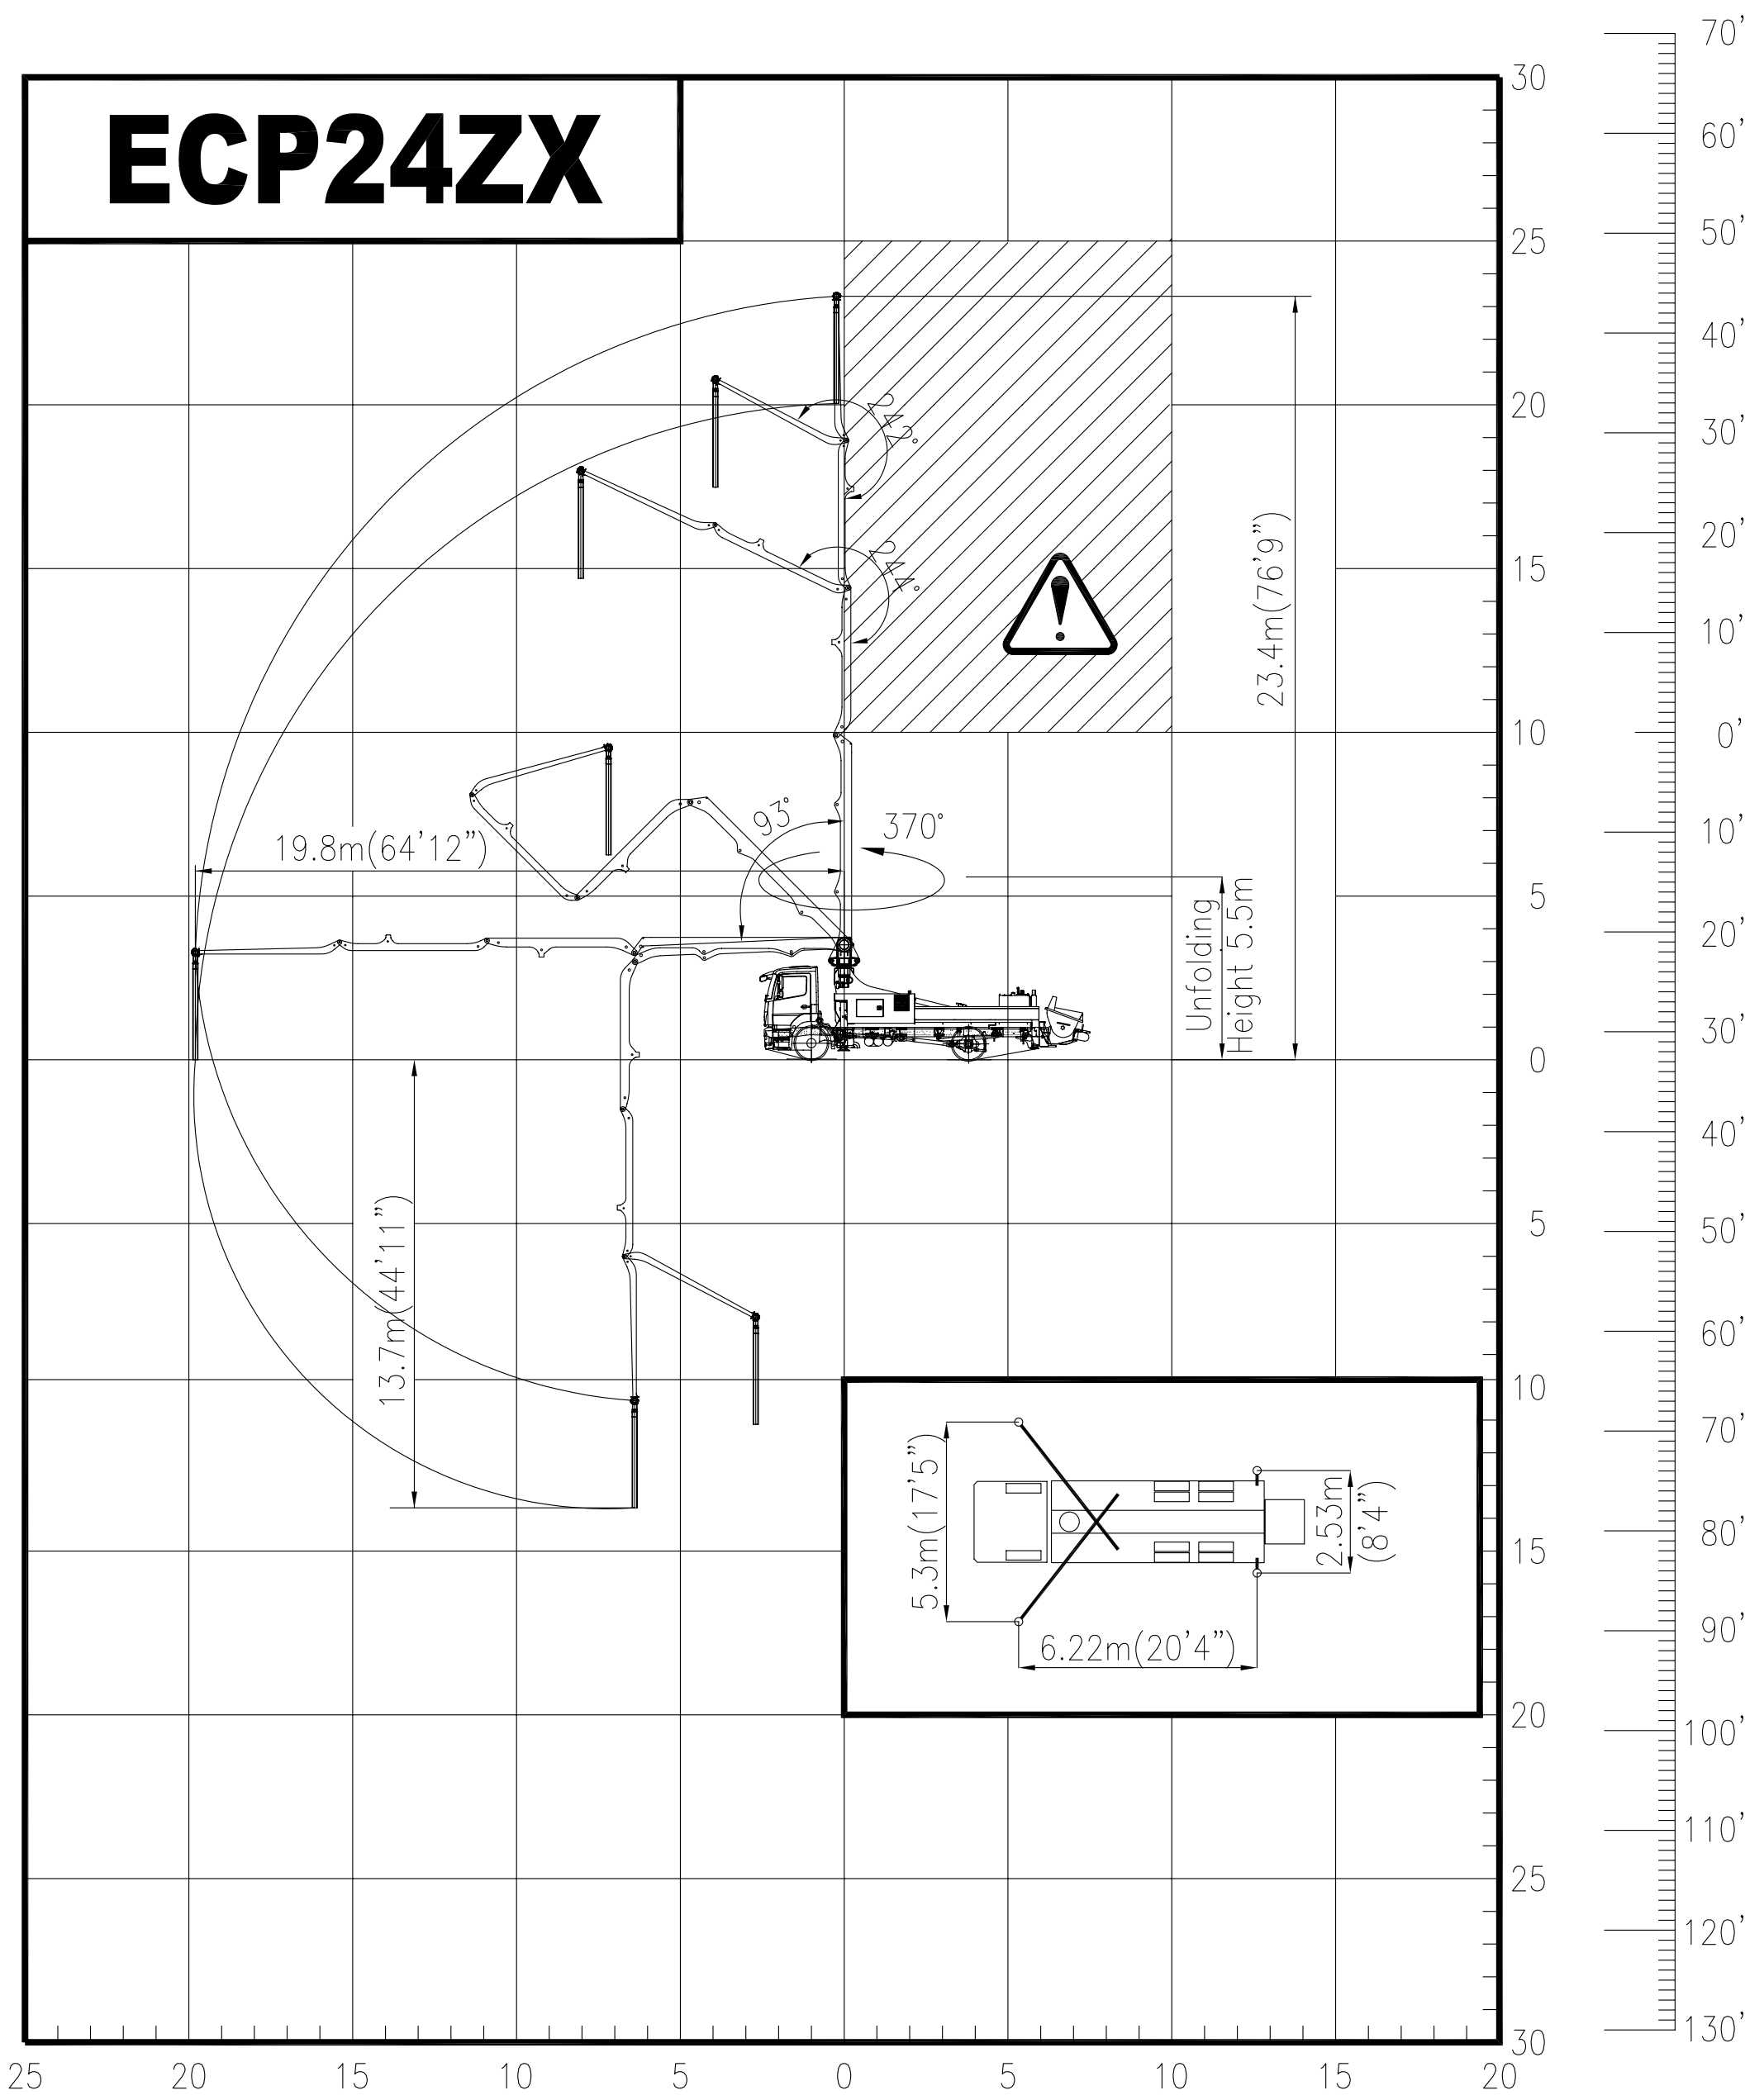

ECP24ZX

Don't use end hose in caution area

UNIT:m(ft.in)