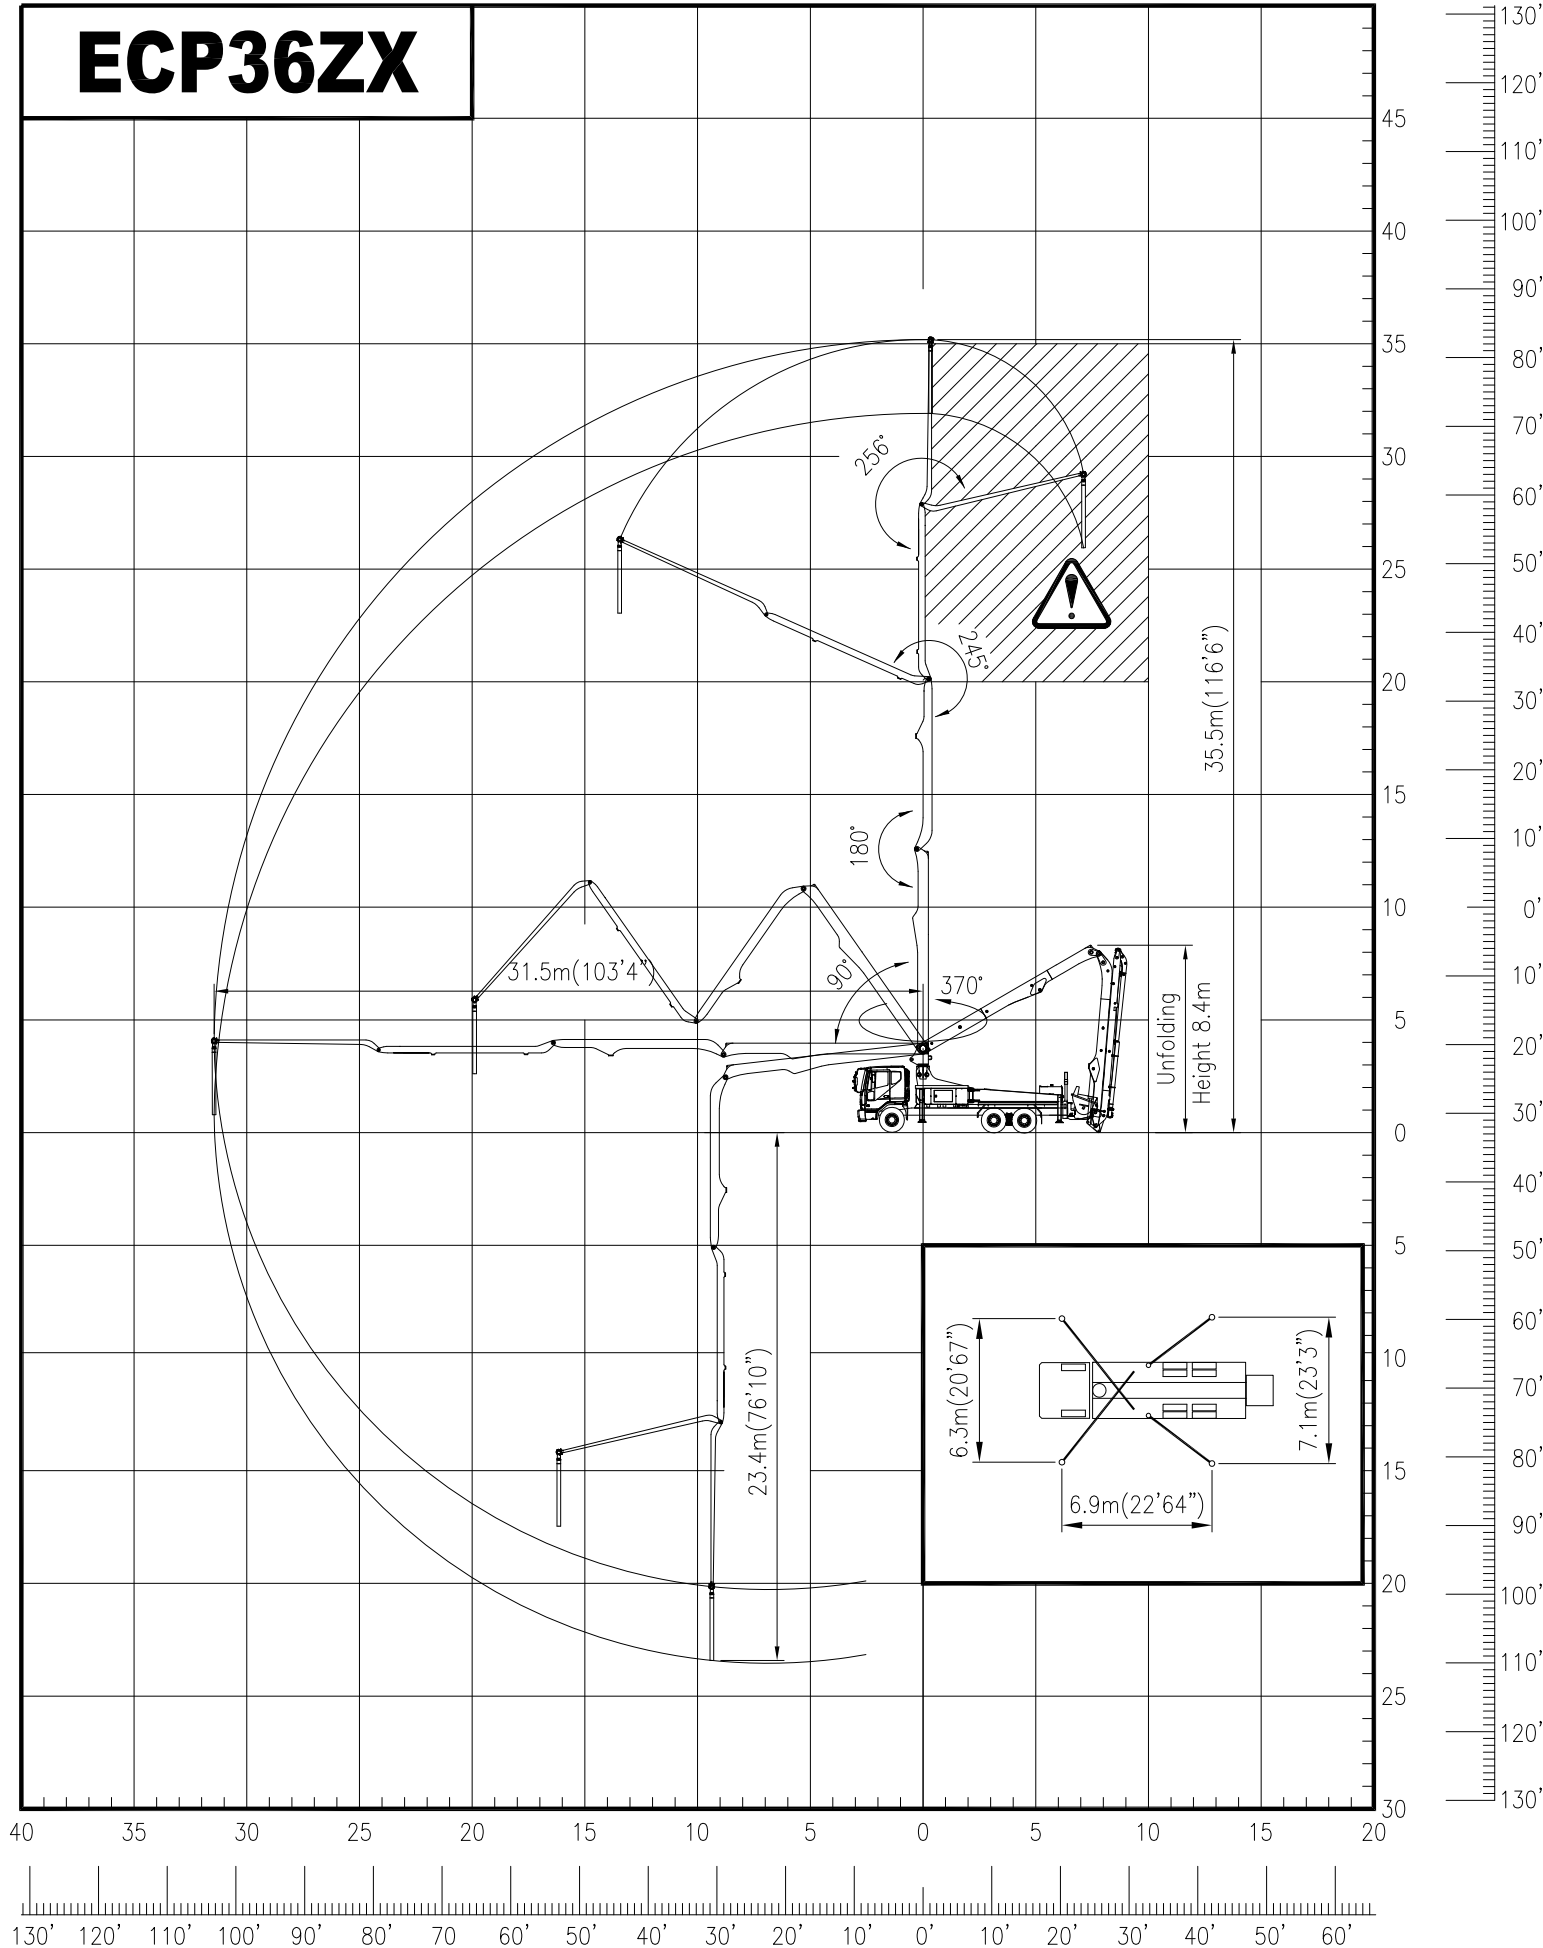

ECP36ZX

Don't use end hose in caution area

UNIT:m(ft.in)