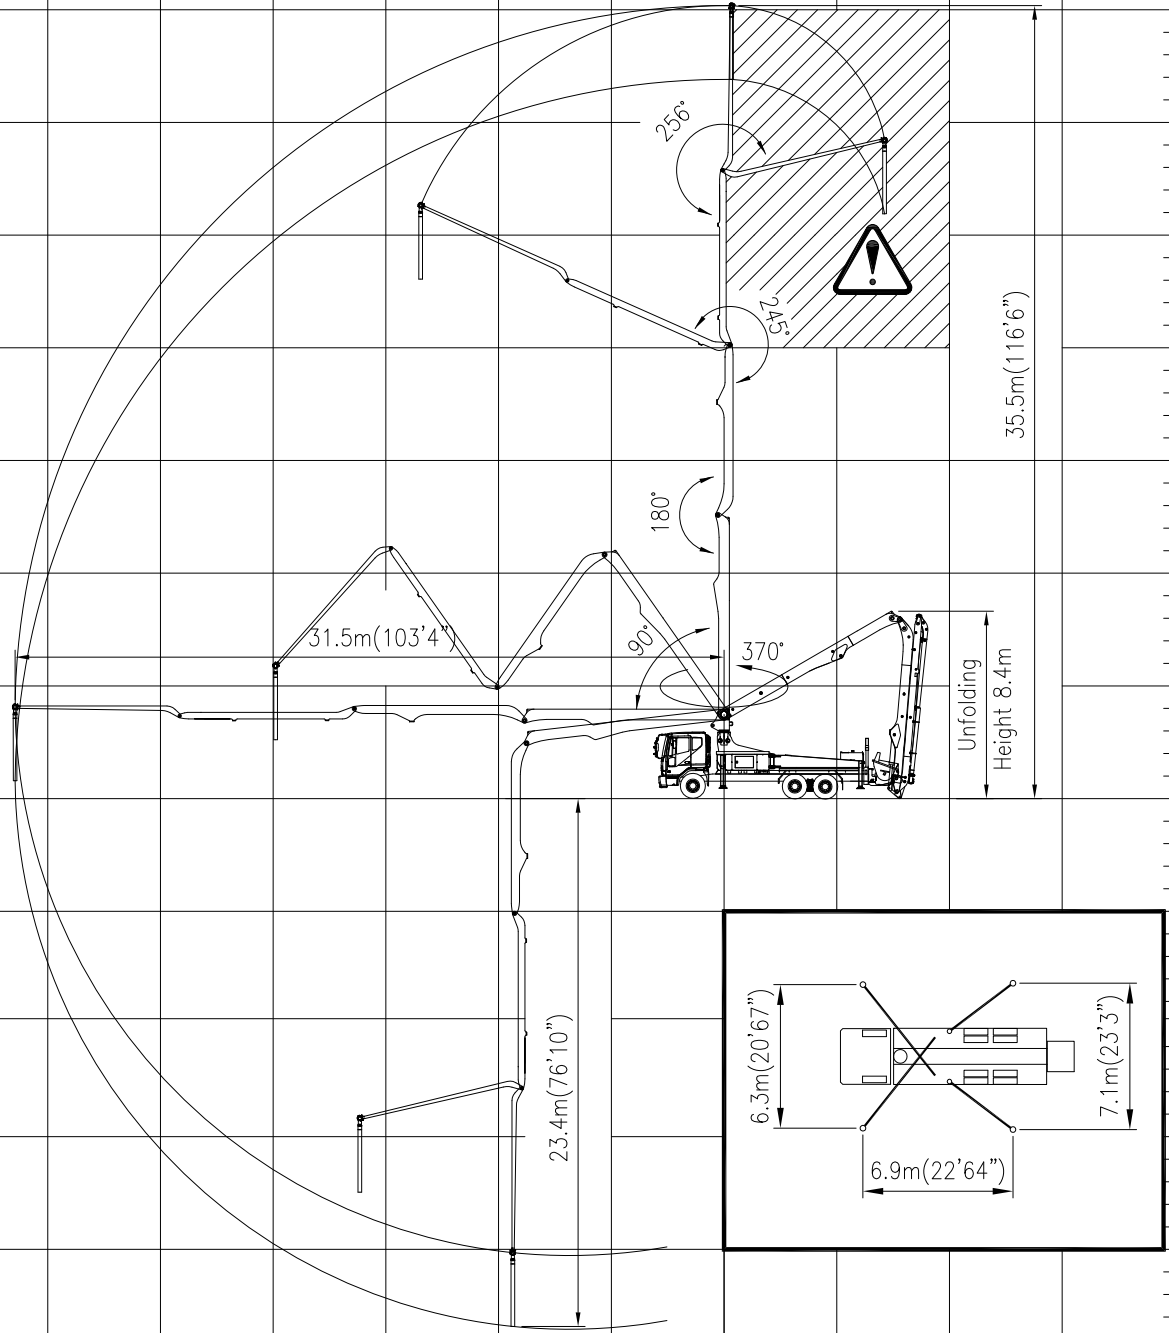

ECP36ZX

Don't use end hose in caution area

UNIT:m(ft.in)